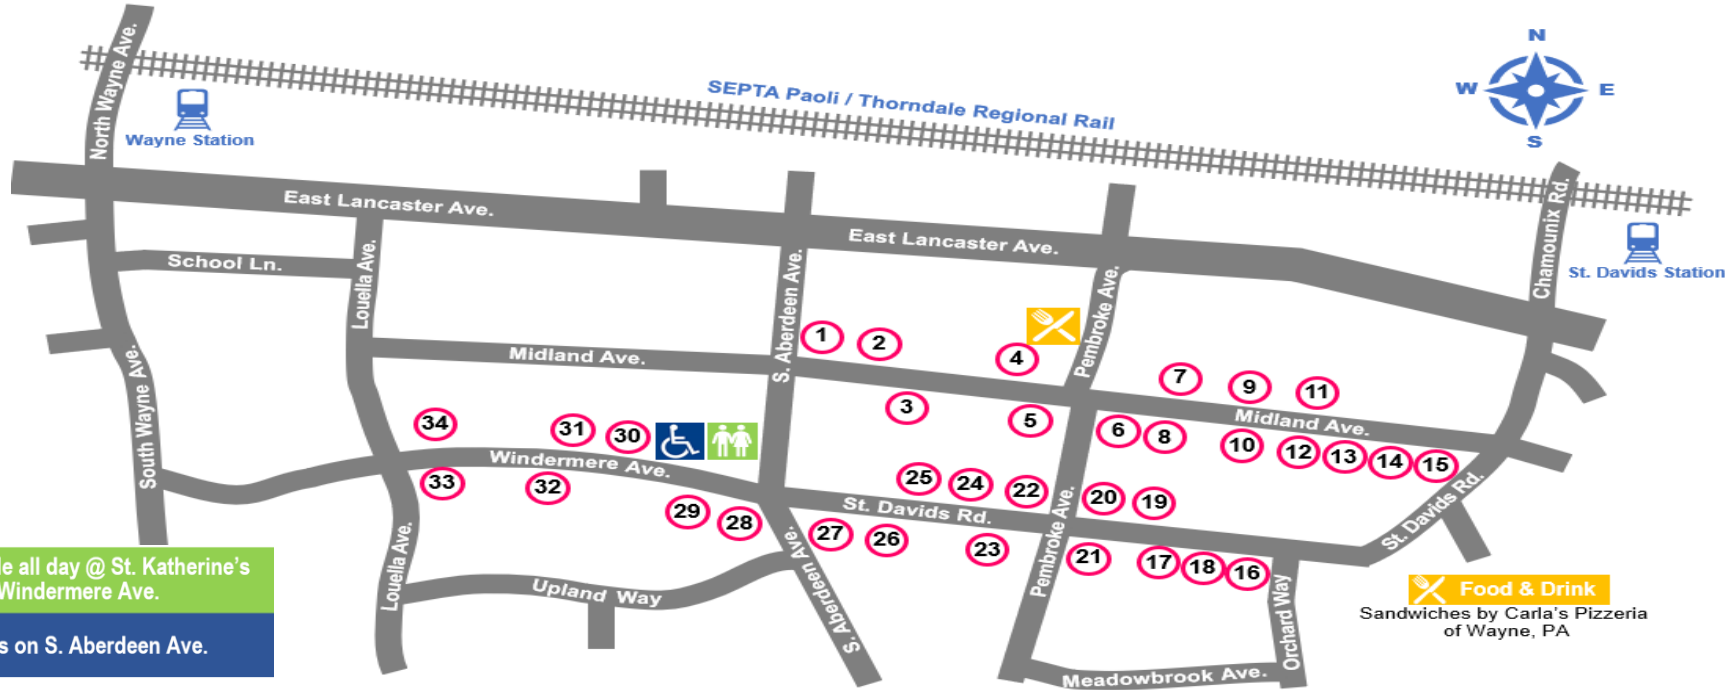

Acts perform on the hour for 45 minutes / Interactive schedule available @ SouthWaynePorchFest.com

		NOON	1:00	2:00	3:00	4:00
1	301 Midland	Shooting Stars	Shooting Stars	Shooting Stars	Shooting Stars	
2	311 Midland					Blue Moon Duo
3	314 Midland			TC3		
4	323 Midland	Zen Torpedoz			D&J Falcone	
5	328 Midland			Walton Marquette		Jesse Gimbel
6	402 Midland		A Capella & School Choruses			
7	407 Midland	Main Line Singers / The Larks				
8	408 Midland					Band X
9	415 Midland			Jimi Kenrick		
10	414 Midland				Rick's Office Band	
11	421 Midland		Ernest Whyte Jr.			
12	420 Midland	Goldy's Gang				
13	428 Midland			Joe Grasso		Old Acoustics
14	430 Midland		Eric & Alexis			
15	432 Midland					Ty Faherty Band
16	420 St. Davids		T*SP			
17	418 St. Davids				Porch Poachers	

		NOON	1:00	2:00	3:00	4:00
18	416 St Davids	Phila Ukes		Firefly / Creaky		
19	413 St Davids		Rosewood			Zazz Jazz Band
20	407 St Davids				Deck 5	
21	400 St. Davids		Hard Times String Band			
22	325 Pembroke			2 of the Four		Acoustics in the Round
23	330 St Davids				Train Wreck	
24	321 St Davids		Egocentric Plastic Men			
25	319 St. Davids	Railroad Wings			C. Cott & K. Meyle	
26	316 St Davids			Penny Lane Trio		Mojo Monkeys
27	201 S Aberdeen				Flightschool	
28	200 S Aberdeen		Jim Dougherty			
29	234 Windermere			VF Chorus		
30	227 Windermere		Lost No. Tribe			Jaffna
31	215 Windermere				Cooler Full of Beer	
32	214 Windermere		The 29erss			Almost There
33	202 Windermere			Rented Mule		Stay @Home
34	201 Windermere		Jazafarians		Just Friends	