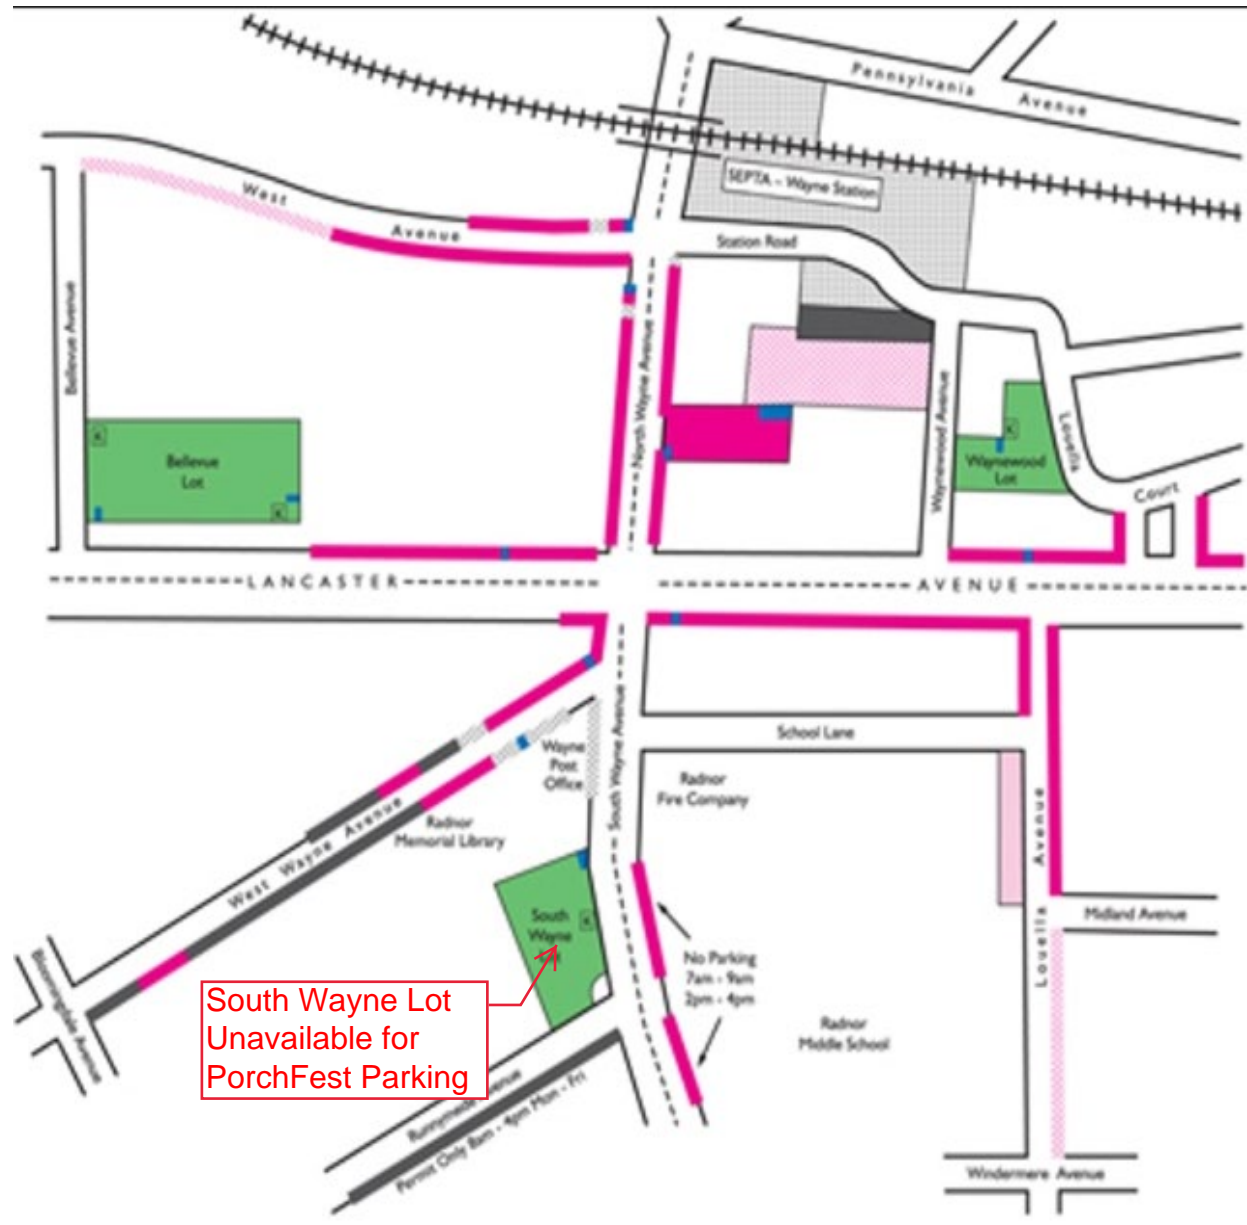

# Wayne Parking Map

South Wayne Lot  
Unavailable for  
PorchFest Parking

### METER PARKING

- 0000000000000000 15 Minute
- █ 2 Hour
- 0000000000000000 5 Hour
- █ 10 Hour
- █ Handicapped Parking

Meters active 8am - 6pm, Mon - Sat  
25¢ per half-hour, Quarters Only

- 0000000000000000 SEPTA Only
- █ Permit Parking
- █ Parking Kiosk

Kiosks active 8am - 6pm, Mon - Sat  
25¢ per half-hour up to 10 hours  
Cash or Credit  
• Wayne Business Overlay District Discount Cards  
available at Radnor Township Building  
for residents and employees of the WBOO

Map not to scale.  
All locations approximates.  
Parking subject to change.  
Published December, 2012 by  
Wayne Business Association.