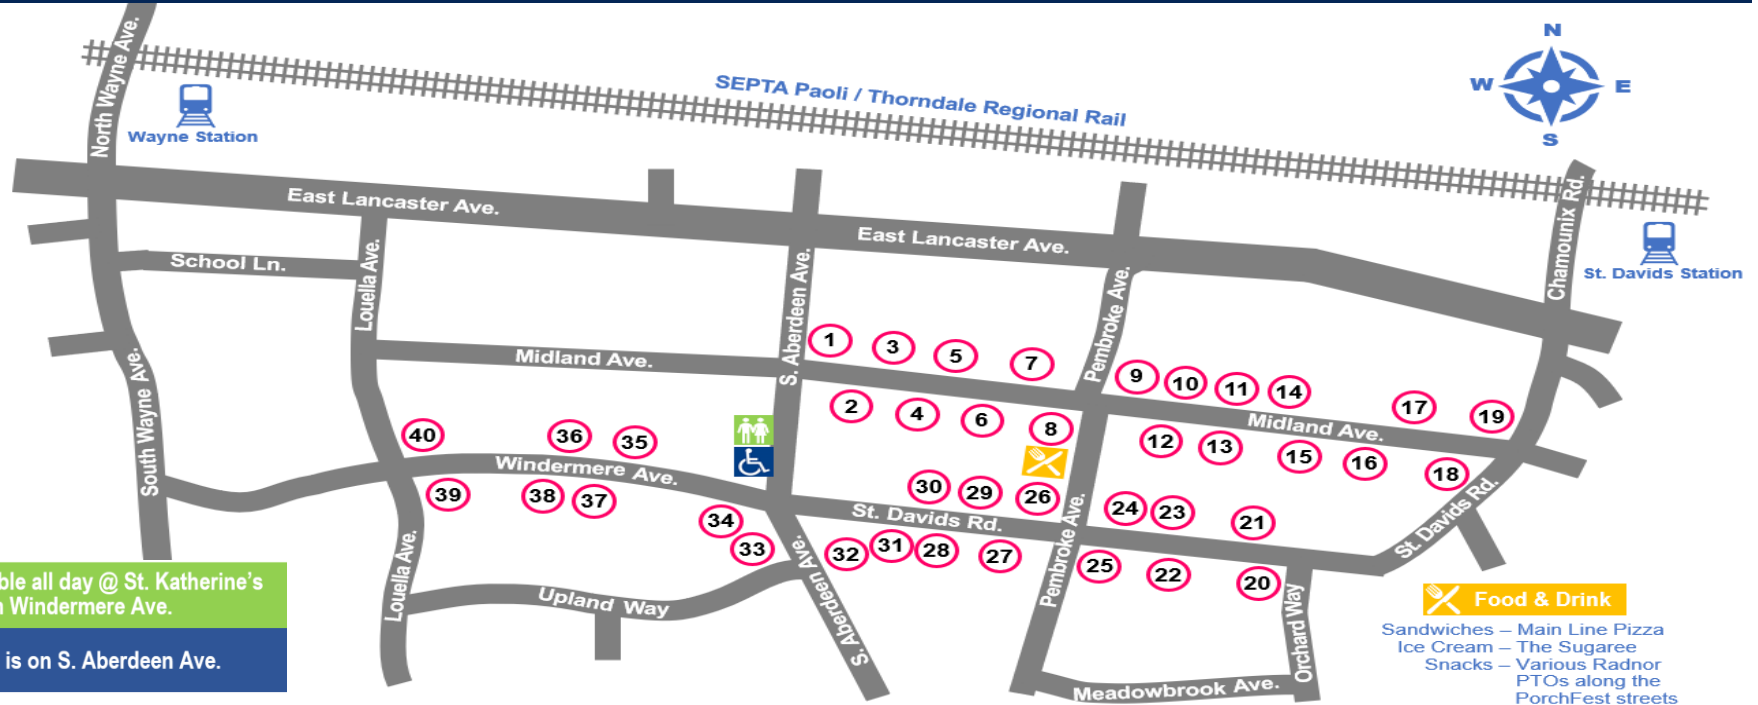

Acts perform on the hour for 45 minutes / Interactive schedule available @ SouthWaynePorchFest.com

		NOON	1:00	2:00	3:00	4:00
1	301 Midland	TC3				Ross Bellenoit
2	308 Midland		Dead Band			
3	309 Midland			Bloomer		
4	314 Midland				Homeless & Desperate	
5	317 Midland	Fairmount Strings				
6	318 Midland					Neve Gorman Chaperones
7	323 Midland			Modern Yesterday		
8	328 Midland		Jimi Kenrick			
9	401 Midland				Stella & The Voodoo Fish	
10	403 Midland					Schrodingers Cats
11	407 Midland	Main Line Singers				
12	408 Midland			Minerva		
13	414 Midland		Good Chemistry		Rick's Office Band	
14	421 Midland	Leslie "Doc" Raohlin				
15	420 Midland					M/C Project
16	428 Midland			Jim Dougherty Band		
17	431 Midland	Dani Tapper				Lost Northern Tribe
18	432 Midland		2 NonBobs		Basic Cable	
19	439 Midland	RHS Get Back 2 You Jazz				
20	420 St. Davids	Gwynedd Mercy St. Katharine's Baldwin B-Flats	Villa Maria Agnes Irwin			

		NOON	1:00	2:00	3:00	4:00
21	419 St. Davids			Zen Torpedoz		
22	416 St Davids				Rebecca & The City	Alexis Cunningham
23	413 St Davids		Jackie Covatta			
24	407 St. Davids			Rented Mule		
25	400 St. Davids					The Shoeshiners
26	325 Pembroke	June Gail	Zoe FitzGerald Carter		2 of the Four	In-the-Round @ 5PM
27	330 St Davids	Stay at Home Band				
28	326 St. Davids			Phila. Mainline Ukulele Group		
29	321 St Davids		Valley Creek			
30	319 St Davids					Manali
31	316 St Davids	Matt Rosato			Mojo & Helper Monkeys	
32	203 S Aberdeen		Carolyn Cott & Ken Meyle		The Larks & Heartlights	Niva Menon
33	200 S Aberdeen	Lauren Mendelsohn		Jefferson Berry & the UAC		
34	234 Windermere		Penny Lane Combo		Porch Poachers	
35	227 Windermere			Deck 5		
36	215 Windermere	Maggie Marre			Jay Carlis & The Barrel Fires	
37	214 Windermere					Concrete Charlie
38	210 Windermere		Refrigerator			
39	202 Windermere				Happy Little Train Wreck	
40	201 Windermere	The Percolators		Hannah Rose & Molly Germer		