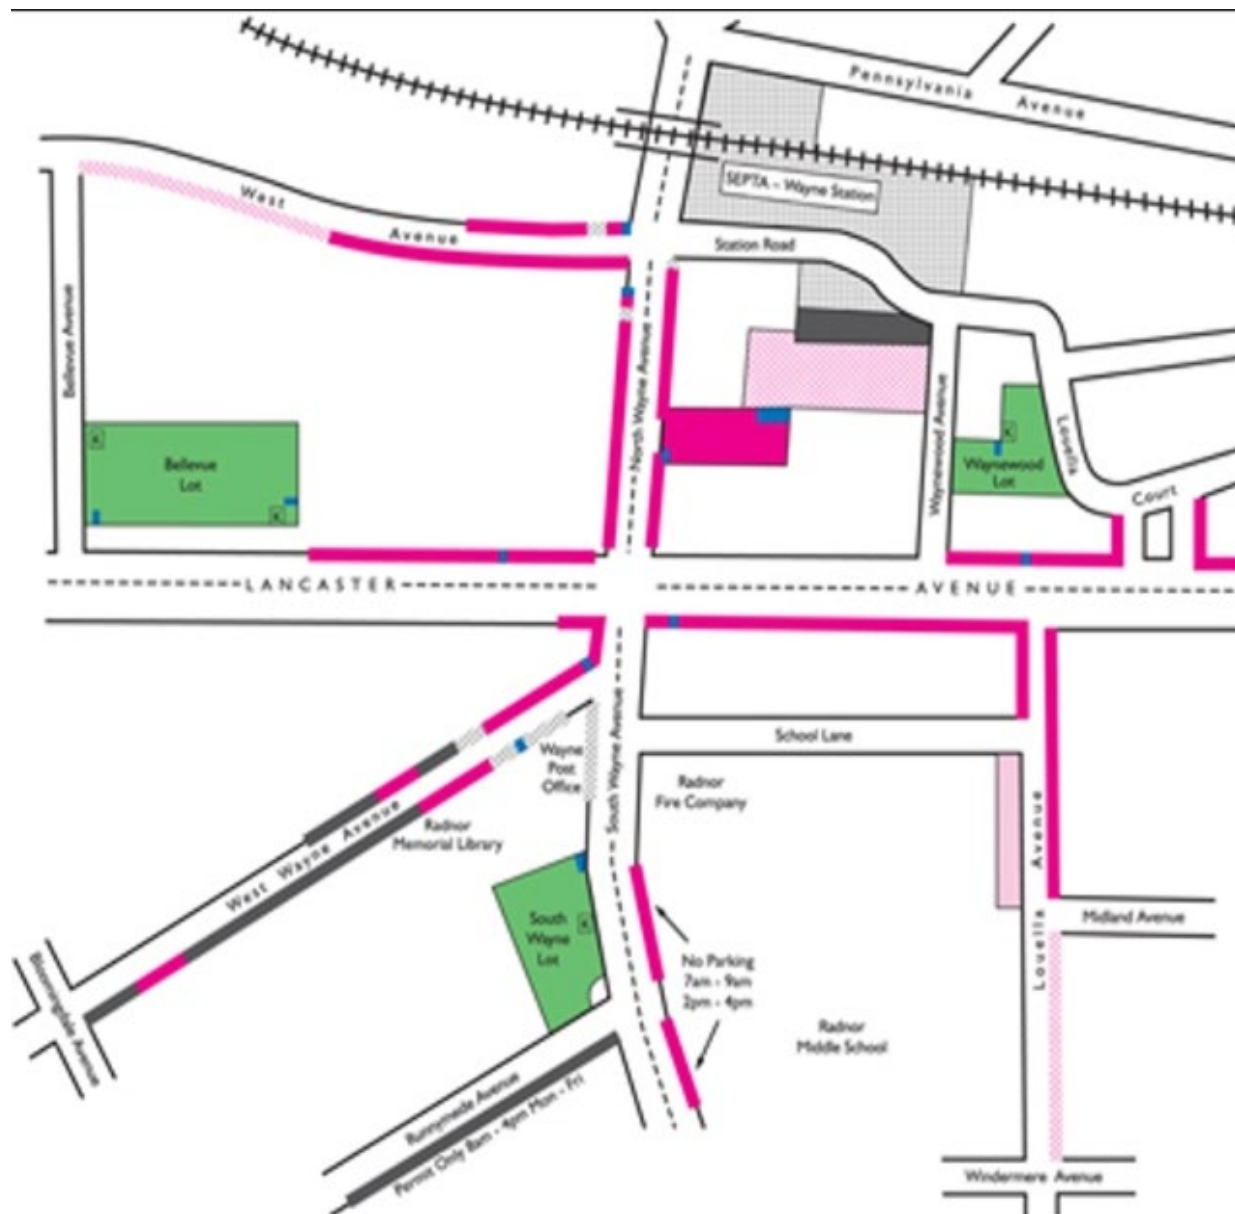

Wayne Parking Map

METER PARKING

- 00000000000000000000 15 Minute
- ████████████████████ 2 Hour
- 00000000000000000000 5 Hour
- ████████████████████ 10 Hour
- ██████████ Handicapped Parking

Meters active 8am - 6pm, Mon - Sat
 25¢ per half-hour, Quarters Only

- 00000000000000000000 SEPTA Only
- ██████████ Permit Parking
- ██████████ Parking Kiosk

Kiosks active 8am - 6pm, Mon - Sat
 25¢ per half-hour up to 10 hours
 Cash or Credit

• Wayne Business Overlay District Discount Cards
 available at Radnor Township Building
 for residents and employees of the WBOO

Map not to scale.
 All locations approximates.
 Parking subject to change.
 Published December 2012 by
 Wayne Business Association.